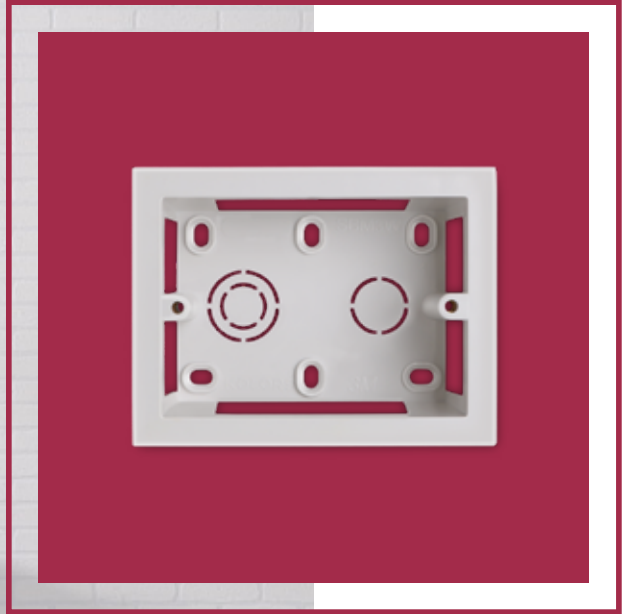

MAY 2024

THE ART OF FUTURISTIC LIVING.