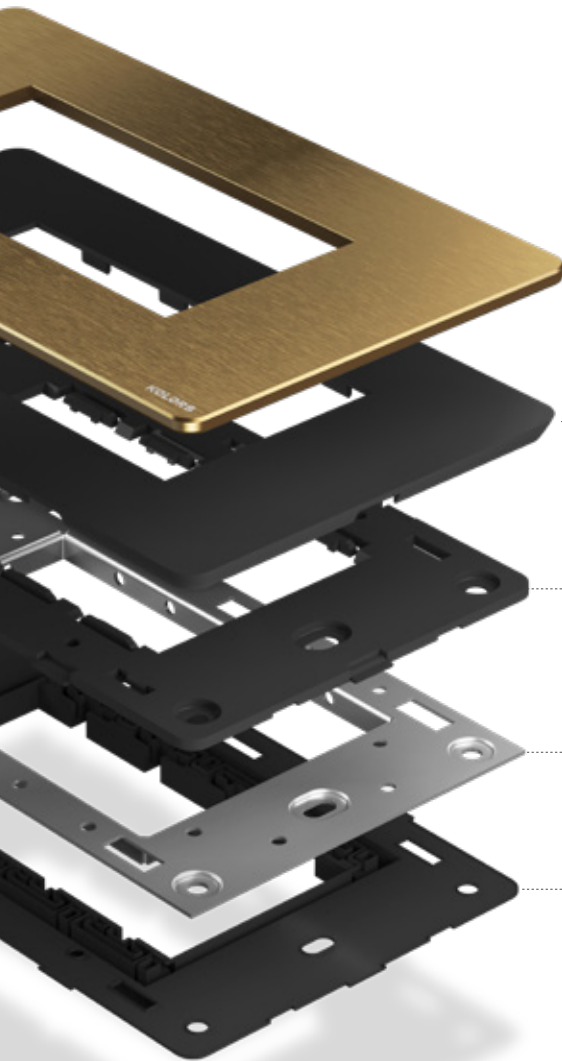

Inner Plate - All Vertical & Horizontal Dimensions (Approx) in mm

1 Module

2 Module

3 Module

4 Module

6 Module

7 Module

8 Module Horizontal

Strong, Sturdy, Stylish.

At Kolors, we believe that performance ought to be more appealing than appearance. Perhaps this explains why the Kredo series cover plates have a real metal plate encased in two layers of engineering plastic. In exchange, the sturdy and convenient metal mounting plates provide ease of installation. And ultimately, the convenience and safety to you.

- **Face Plate**
A fusion of material like aluminium, glass, wood, engineering plastic in different finishes mounted on base plate moulded out of engineering plastic for support.
- **Engineering Plastic**
While the insulating plastic offers insulation and uniformity, the innovative spring action in its internal locking systems enable easy loading and unloading of the inserts in the plate.
- **Metal Frame**
The GI framework provides the necessary strength, preventing bends and lending support to inserts against pressures caused during the application.
- **Engineering Plastic**
The insulating plastic provides insulation and uniformity.