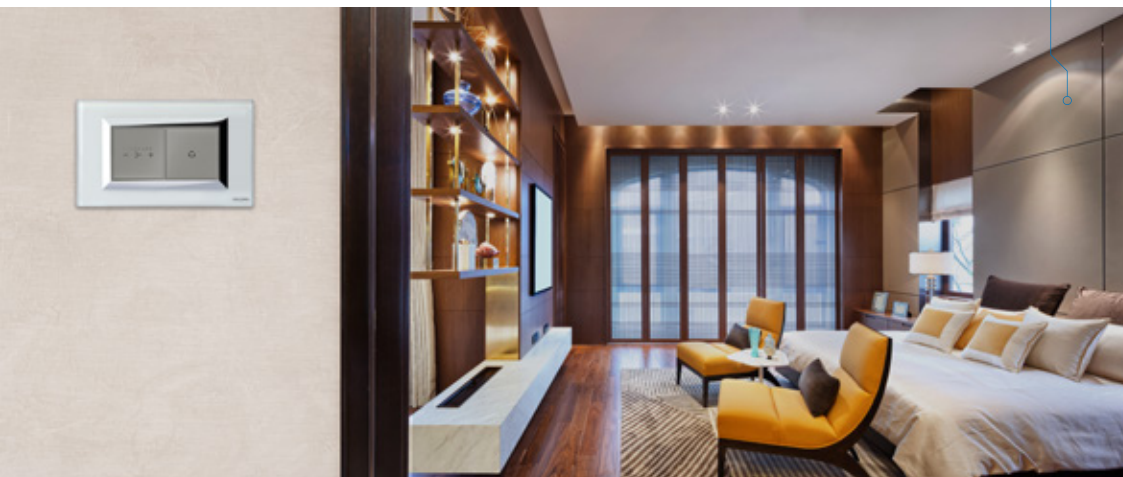

Experience the convenience of managing essential elements of your home environment with KULT Home Automation, with a simple tap on your wireless device. Transform your living space into a smart and efficient environment, effortlessly managing fans, blinds/curtains, and switches with KULT Home Automation. These switches can be controlled from anywhere in the world and have bi-directional indication, preventing wastage of resources and potential fire hazards.