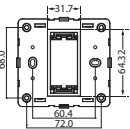

Inner Plate - All Vertical & Horizontal Dimensions (Approx) in mm

1 Module