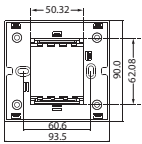

Inner Plate - All Vertical & Horizontal Dimensions (Approx) in mm

1 Module