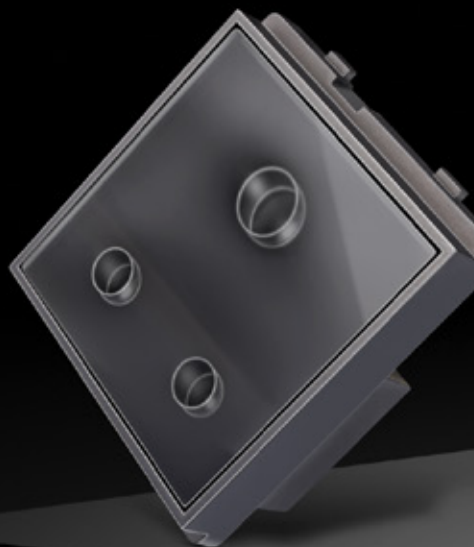

Introducing

<ULT_{SOCKET}

Accessorize your spaces
to impress effortlessly.

Now introducing glass front
3 pin socket to match the Kult
module and giving a seamless
look to your interiors.