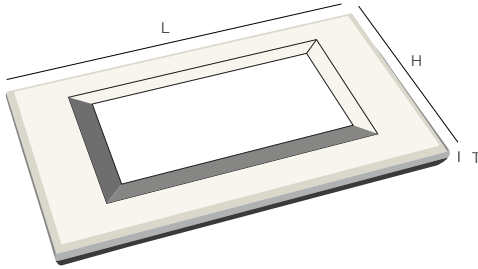

*Suitable for Kredo inner plates.

KREST. kredo

Ignite imaginations
with unparalleled
innovation.

Discover a captivating collection of contemporary cover plates, meticulously handcrafted to exude elegance in every space. Our world-class creations are designed to surpass expectations and leave a lasting impression.

To know more
about Kredo Cover plates
scan the QR Code

A masterpiece
for every interior.

Klassic Cover Plate (Dimensions approx in mm)			
MODULE	L	H	T
1 Module	94	90	11
2 Module	94	90	11
3 Module	118	90	11
4 Module	151	90	11
7 Module	220	90	11
8 Module Horizontal	261	90	11
8 Module Square	151	159	11
14 Module	221	159	11
21 Module	220	225	11