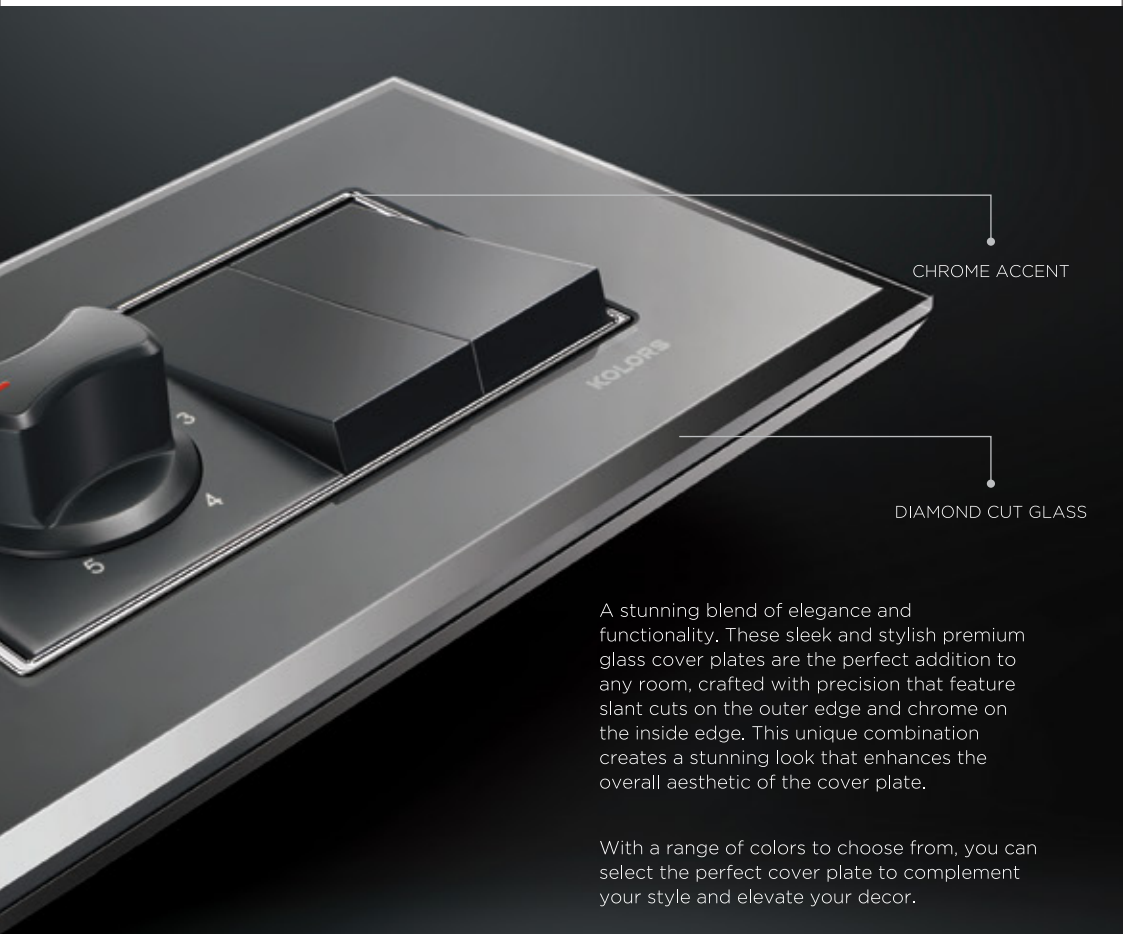

Copper Mirror
- CMR

NEW

CHROME ACCENT

DIAMOND CUT GLASS

A stunning blend of elegance and functionality. These sleek and stylish premium glass cover plates are the perfect addition to any room, crafted with precision that feature slant cuts on the outer edge and chrome on the inside edge. This unique combination creates a stunning look that enhances the overall aesthetic of the cover plate.