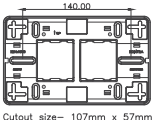

Cutout size— 107mm x 57mm
Code No: 373008
4module — 4.5" X 7.5"