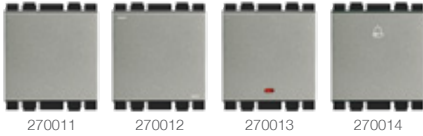

CODE		PRODUCTS	LIST PRICE (₹) PER UNIT		PACK
WHITE	*B/G/CB		WHITE	*B/G/CB	
KOSMIK 6A / 10A SWITCHES - 2 MODULE					
570011	270011	1 Way Switch	158.00	188.00	10/300
570012	270012	2 Way Switch	188.00	220.00	10/300
570013	270013	1 Way Switch with Indicator	188.00	220.00	10/300
570014	270014	Bell Push Switch	182.00	210.00	10/300
570015	270015	Bell Push Switch with Indicator	205.00	235.00	10/300
KOSMIK 16A / 20A SWITCHES & 32A DP SWITCH - 2 MODULE					
570030	270030	1 Way Switch	205.00	235.00	10/300
570031	270031	2 Way Switch	240.00	272.00	10/300
570032	270032	1 Way Switch with Indicator	230.00	260.00	10/300
570045	270045	32A D.P. Switch with Indicator	360.00	415.00	10/300
KRESENT 6A / 10A SWITCHES - 1 MODULE NEW					
580001	280001	1 Way Switch	79.00	92.00	20/1000
580002	280002	2 Way Switch	127.00	145.00	20/1000
580003	280003	1 Way Switch with Indicator	127.00	145.00	20/1000
580004	280004	Bell Push Switch	138.00	164.00	20/1000
580005	280005	Bell Push Switch with Indicator	158.00	185.00	20/1000
KRESENT 16A / 20A / 25A SWITCHES - 1 MODULE NEW					
580020	280020	1 Way Switch	154.00	175.00	20/500
580021	280021	2 Way Switch	202.00	225.00	20/500
580022	280022	1 Way Switch with Indicator	202.00	225.00	20/500
580023	280023	25A 1 Way Switch	220.00	245.00	20/500
580024	280024	25A 1 Way Switch with Indicator	270.00	292.00	20/500
KRESENT 6A / 10A SWITCHES - 2 MODULE NEW					
580011	280011	1 Way Switch	158.00	188.00	10/300
580012	280012	2 Way Switch	188.00	220.00	10/300
580013	280013	1 Way Switch with Indicator	188.00	220.00	10/300
580014	280014	Bell Push Switch	182.00	210.00	10/300
580015	280015	Bell Push Switch with Indicator	205.00	235.00	10/300
KRESENT 16A / 20A SWITCHES & 32A DP SWITCH - 2 MODULE NEW					
580030	280030	1 Way Switch	205.00	235.00	10/300
580031	280031	2 Way Switch	240.00	272.00	10/300
580032	280032	1 Way Switch with Indicator	230.00	260.00	10/300
580045	280045	32A D.P. Switch with Indicator	360.00	415.00	10/300