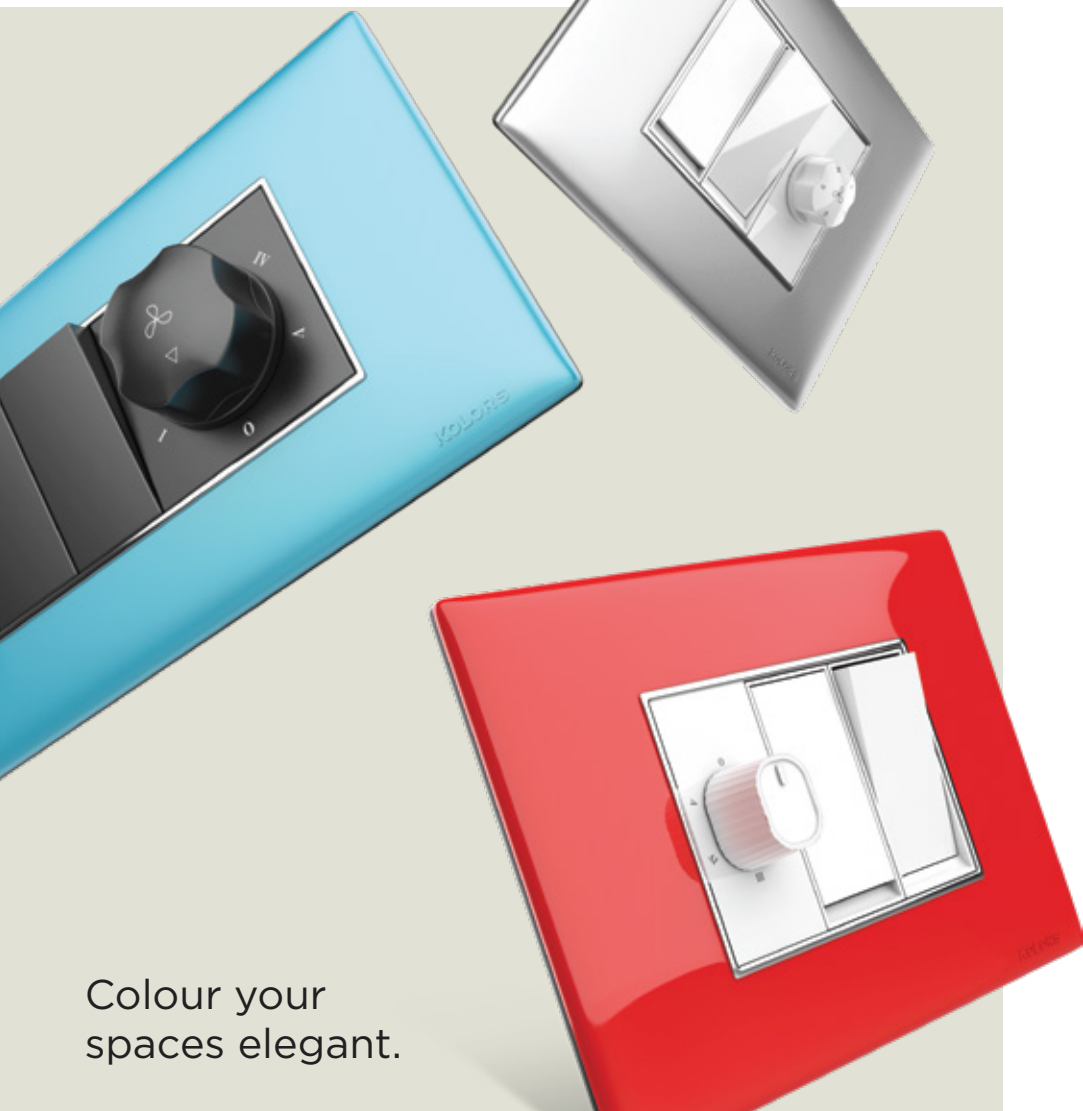

12 Module

16 Module

18 Module

Discover incredible  
facets of fine living.

# KOSMIK

 **KOLORS**<sup>®</sup>  
make life better

Colour your  
spaces elegant.

A preferred range that's loved by all now gets all the more lovable. With a dash of splendid colours, these Kosmik colourful cover plates are perfect wall accents that your interiors will fall in love with.