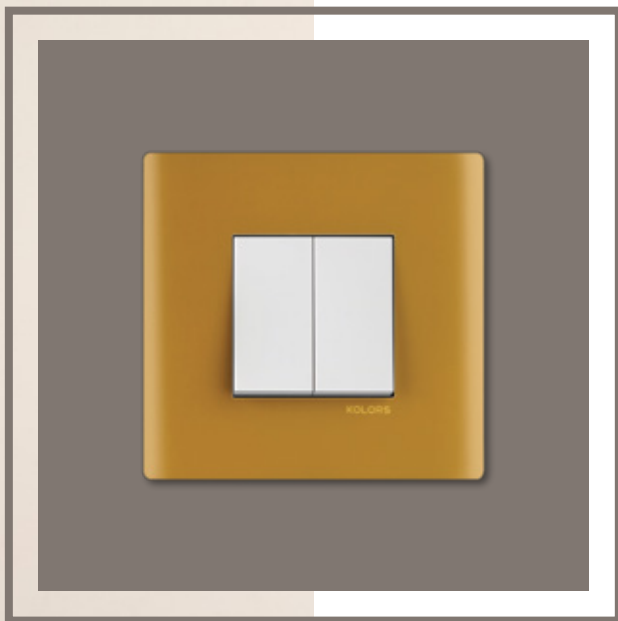

MAY 2024

KOLORS®
make life better

THE ESSENCE OF MODERN LIVING.

KOSMIK
 RAAFT