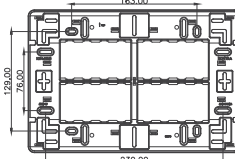

Cutout size— 196mm x 112mm
Code No: 373013
16 module — 7.5" X 11"