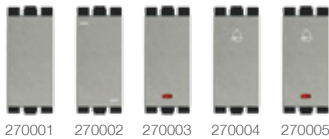

CODE		PRODUCTS	LIST PRICE (₹) PER UNIT		PACK
WHITE	*B/G/CB		WHITE	*B/G/CB	
KRAAFT 6A / 10A FLAT SWITCHES - 1 MODULE					
570201	270201	1 Way Switch	83.00	98.00	20/1000
570202	270202	2 Way Switch	132.00	150.00	20/1000
570203	270203	1 Way Switch with Indicator	132.00	150.00	20/1000
570204	270204	Bell Push Switch	145.00	172.00	20/1000
570205	270205	Bell Push Switch with Indicator	167.00	196.00	20/1000
KRAAFT 16A / 20A / 25A FLAT SWITCHES - 1 MODULE					
570220	270220	1 Way Switch	167.00	190.00	20/500
570221	270221	2 Way Switch	210.00	235.00	20/500
570222	270222	1 Way Switch with Indicator	210.00	235.00	20/500
570223	270223	25A 1 Way Switch	225.00	270.00	20/500
570224	270224	25A 1 Way Switch with Indicator	270.00	315.00	20/500
KRAAFT 6A / 10A FLAT SWITCHES - 2 MODULE					
570211	270211	1 Way Switch	165.00	195.00	10/300
570212	270212	2 Way Switch	202.00	235.00	10/300
570213	270213	1 Way Switch with Indicator	202.00	235.00	10/300
570214	270214	Bell Push Switch	192.00	222.00	10/300
570215	270215	Bell Push Switch with Indicator	218.00	250.00	10/300
KRAAFT 16A / 20A SWITCHES & 32A DP FLAT SWITCH - 2 MODULE					
570230	270230	1 Way Switch	212.00	242.00	10/300
570231	270231	2 Way Switch	250.00	285.00	10/300
570232	270232	1 Way Switch with Indicator	245.00	278.00	10/300
570245	270245	32A D.P. Switch with Indicator	385.00	435.00	10/300
KOSMIK 6A / 10A SWITCHES - 1 MODULE					
570001	270001	1 Way Switch	79.00	92.00	20/1000
570002	270002	2 Way Switch	127.00	145.00	20/1000
570003	270003	1 Way Switch with Indicator	127.00	145.00	20/1000
570004	270004	Bell Push Switch	138.00	164.00	20/1000
570005	270005	Bell Push Switch with Indicator	158.00	185.00	20/1000
KOSMIK 16A / 20A / 25A SWITCHES - 1 MODULE					
570020	270020	1 Way Switch	154.00	175.00	20/500
570021	270021	2 Way Switch	202.00	225.00	20/500
570022	270022	1 Way Switch with Indicator	202.00	225.00	20/500
570023	270023	25A 1 Way Switch	220.00	245.00	20/500
570024	270024	25A 1 Way Switch with Indicator	270.00	292.00	20/500