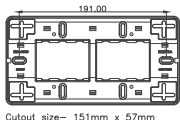

Cutout size— 151mm x 57mm
Code No: 373005
6H module — 4.5" X 9"