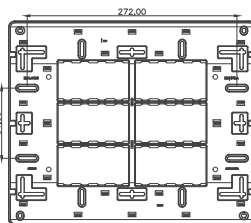

Cutout size— 167mm x 197mm
Code No: 373016
24 module — 10.5" X 13"