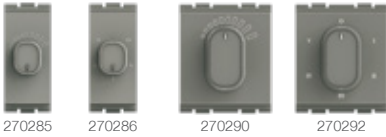

CODE		PRODUCTS	LIST PRICE (₹) PER UNIT		PACK
WHITE	*B/G/CB		WHITE	*B/G/CB	
6A / 10A / 16A SOCKETS - 2 MODULE (WITH ISI MARK)					
570065	270065	6/16A Universal Socket (with Safety Shutter)	238.00	280.00	10/500
570068	270068	6/16A Universal Socket with Safety Shutter (Raised)	238.00	280.00	10/300
570075	270075	6A 3 Pin Socket (with Safety Shutter)	125.00	148.00	10/500
570076	270076	6A 3 Pin Socket (Without Shutter)	117.00	140.00	10/500
FAN REGULATOR & DIMMER - 1 & 2 MODULE					
570285	270285	Kraaft Mini Dimmer 400W NEW	325.00	370.00	10/500
570286	270286	Kraaft Mini Fan 4-Step Regulator (Full Rotation) 100W NEW	450.00	505.00	10/500
570290	270290	Kraaft Medium Dimmer 400W NEW	400.00	475.00	10/300
570292	270292	Kraaft Medium Fan 5-Step Regulator (Full Rotation) 100W NEW	545.00	620.00	10/300
570085K	270085K	Mini Dimmer Knob	20.00	25.00	01
570086K	270086K	Mini Fan Regulator Knob	20.00	25.00	01
570090K	270090K	Medium Dimmer Knob	25.00	30.00	01
570092K	270092K	Medium Fan Regulator Knob	25.00	30.00	01
TV ANTENNA, TELE JACK & COMPUTER JACK - 1 MODULE					
570095	270095	Mini TV Antenna Socket	150.00	173.00	20/1400
570096	270096	Mini 2 Line Tele Jack	150.00	173.00	20/1400
570099	270099	Mini RJ Modem Jack for Computer Lucent (Cat-6) (AT&T) with Shutter	730.00	801.00	10/700
SHAVER SOCKET - 2 MODULE NEW					
570134	270134	Electronic Shaver Socket with Safety Shutter	680.00	723.00	10/500
BLANKING PLATES - 1 & 2 MODULE					
570049	270049	Mini Blanking Plate	29.00	39.00	40/2800
570051	270051	Medium Blanking Plate	41.00	57.00	20/1400
SUPPORT MODULES - 1 & 2 MODULE					
570050	270050	Red Indicator Light	125.00	143.00	20/1000
570061	270061	Bell Indicator NEW	465.00	492.00	10
570062	270062	Medium Electronic Buzzer 220V / 250V	370.00	408.00	10/300
570070	270070	2A USB Charger Socket with Indicator	1295.00	1375.00	10
570170	270170	Type-C USB Charger Socket with LED 5 Volt 2A Output NEW	1500.00	1575.00	10