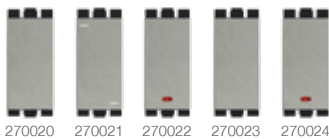

\*\*Marked products will be delivered within 4 to 6 weeks from the date of purchase order.

\*B - Black, G - Grey, CB - Charcoal Black

Flat that's  
absolutely fab!

Sleek, flat and unconventional, these flat switches make for an ideal accessory for contemporary spaces. Exceptionally stunning in its appeal and functionality, these reflect class like never-before.