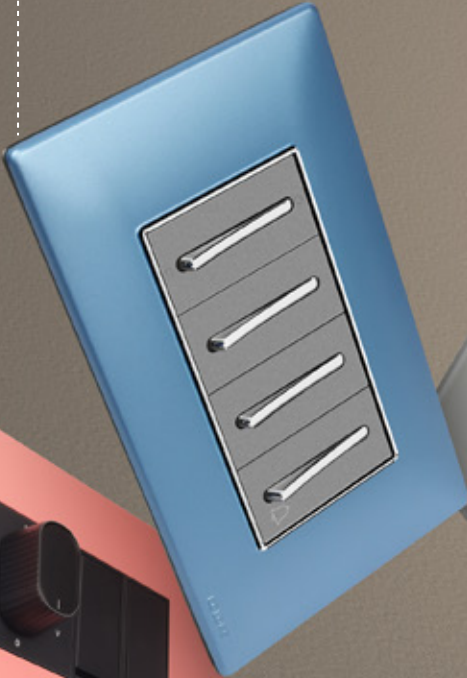

- Kosmik Cover plate with Amaze Grey Switches with Chrome knob

- Kraaft Klea Cover plate with Kosmic Black Switches