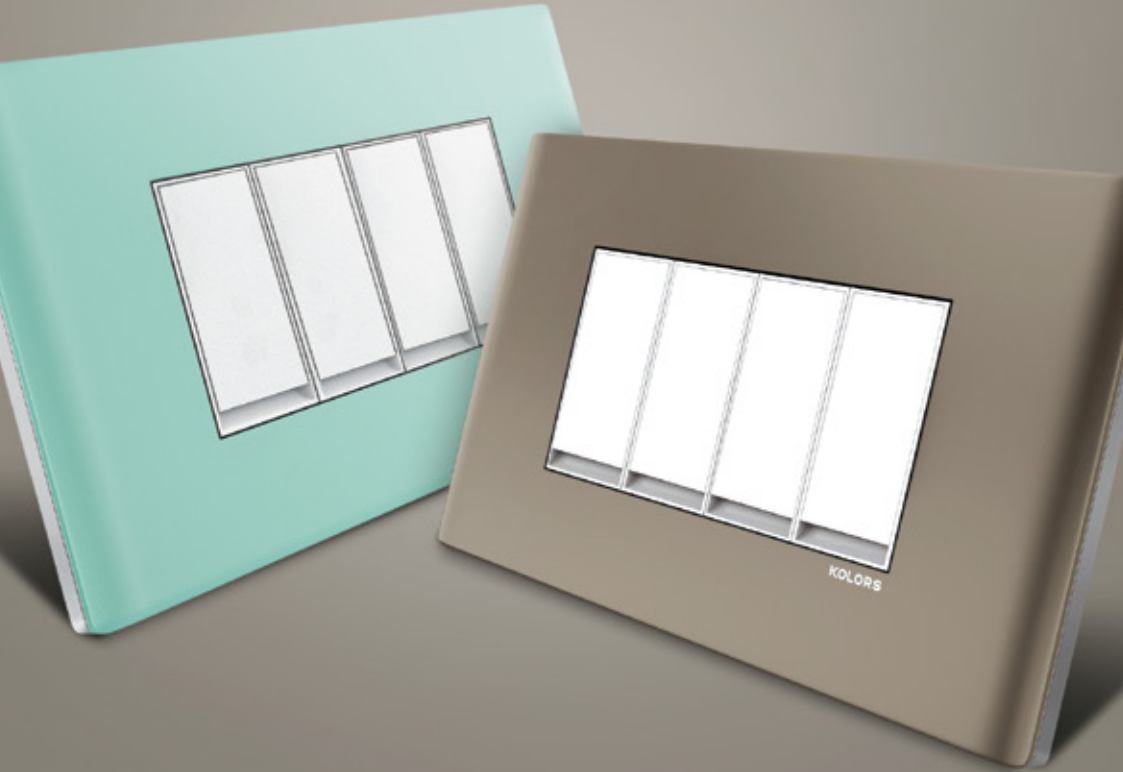

270630

270631

270632

270436

270437

270636

270637

CODE		PRODUCTS	LIST PRICE (₹) PER UNIT		PACK
WHITE	*B/G/CB		WHITE	*B/G/CB	
<b>AMAZE 10A SWITCHES WITH CHROME - 2 MODULE</b> <span style="color: red;">NEW</span>					
570611	270611	1 Way Switch	245.00	270.00	10/300
570612	270612	2 Way Switch	280.00	310.00	10/300
570613	270613	1 Way Switch with Indicator	280.00	310.00	10/300
570614	270614	Bell Push Switch	290.00	320.00	10/300
570615	270615	Bell Push Switch with Indicator	332.00	362.00	10/300
<b>AMAZE 32A DP SWITCH WITH CHROME - 2 MODULE</b> <span style="color: red;">NEW</span>					
570645	270645	32A D.P. Switch with Indicator	575.00	600.00	10/300
<b>AMAZE 20A SWITCH WITH CHROME - 2 MODULE</b> <span style="color: red;">NEW</span>					
570630	270630	1 Way Switch	335.00	360.00	10/300
570631	270631	2 Way Switch	370.00	405.00	10/300
570632	270632	1 Way Switch with Indicator	370.00	405.00	10/300
<b>AMAZE HOTEL &amp; HOSPITALITY PRODUCTS - 1 MODULE</b> <span style="color: red;">NEW</span>					
570436	270436	Do Not Disturb & Make My Room With 1 Module Bell Push (1+1) for Outside Room**	795.00	840.00	05
570437	270437	Do Not Disturb & Make My Room (1+1) 1 Module Switches for Inside Room**	450.00	500.00	05
<b>AMAZE HOTEL &amp; HOSPITALITY PRODUCTS WITH CHROME - 1 MODULE</b> <span style="color: red;">NEW</span>					
570636	270636	Do Not Disturb & Make My Room With 1 Module Bell Push (1+1) for Outside Room**	795.00	840.00	05
570637	270637	Do Not Disturb & Make My Room (1+1) 1 Module Switches for Inside Room**	450.00	500.00	05

\*\*Marked products will be delivered within 4 to 6 weeks from the date of purchase order.

\*B - Black, G - Grey, CB - Charcoal Black

Flat that's  
absolutely fab!

Sleek, flat and unconventional, these flat switches make for an ideal accessory for contemporary spaces. Exceptionally stunning in its appeal and functionality, these reflect class like never-before.