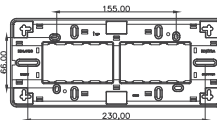

Cutout size— 195mm x 57mm
Code No: 373006
8H module — 4.5" X 11"