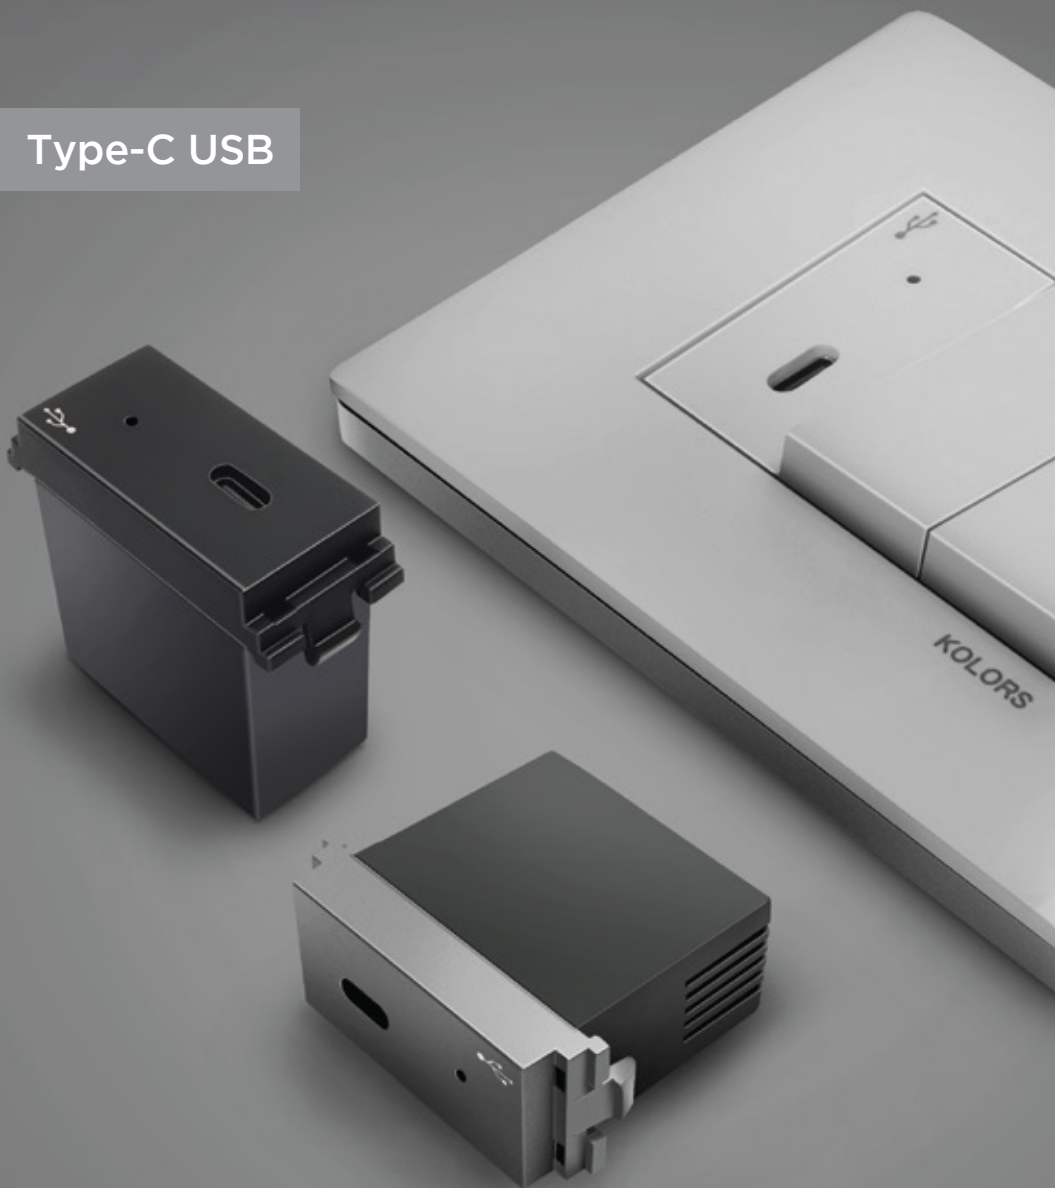

Type-C USB

Adding class to convenience.

Taking convenience up by a notch, these Type-C USB sockets are new-age innovations that make life easier. Ensuring your needs are met without any compromise, these are sturdy and efficient.

5 Volt 2A Output suitable for Type-C USB plugs