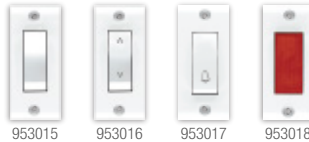

Experience
the charisma
of **minimalistic
designs.**

CODE	PRODUCTS	LIST PRICE (₹)	
		PER UNIT	PACK
KOM-1 6A SWITCHES & INDICATOR			
953001	6A 1 Way Switch	29.00	20/1200
953002	6A 2 Way Switch	38.00	20/1200
953003	6A Bell Push Switch	38.00	20/1200
953004	Red Indicator Light	41.00	20/1200

KOM-2 6A SWITCHES & INDICATOR			
953011	6A One Way Switch	29.00	20/1200
953012	6A Two Way Switch	38.00	20/1200
953013	6A Bell Push Switch	38.00	20/1200
953014	Red Indicator Light	41.00	20/1200

KOM-3 6A SWITCHES & INDICATOR			
953015	6A One Way Switch	29.00	20/1200
953016	6A Two Way Switch	38.00	20/1200
953017	6A Bell Push Switch	38.00	20/1200
953018	Red Indicator Light	41.00	20/1200

SOCKETS			
953024	6A 3 Pin Socket (With ISI Mark)	48.00	10/600

FUSES, TV ANTENNA SOCKET & TELEPHONE JACK			
953026	Kit Kat Fuse 10A	53.00	20/800
953027	Kit Kat Fuse 16A	70.00	10/400
953031	Mini TV Antenna Socket	50.00	20/1000
953032	Mini 2 Line Telephone Jack	94.00	20/1000