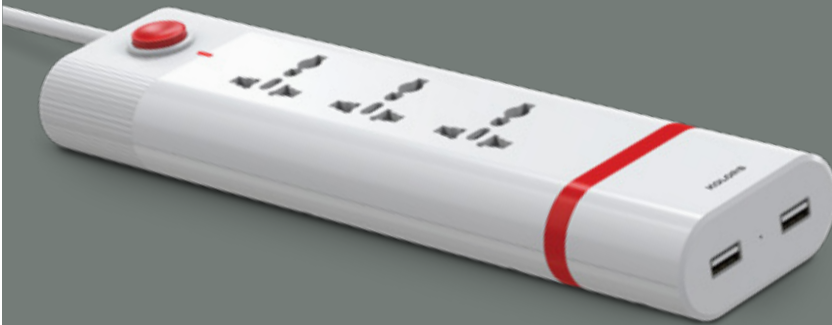

KENZ
SPIKE GUARD

FEATURES:

-  Resettable overload switch protection device
-  Push Button
Power ON/OFF Switch
-  LED Indicator
-  Surge protection for extra safety
-  Robust Design
-  International socket
-  2 USB Port
-  Detachable Socket & USB Port